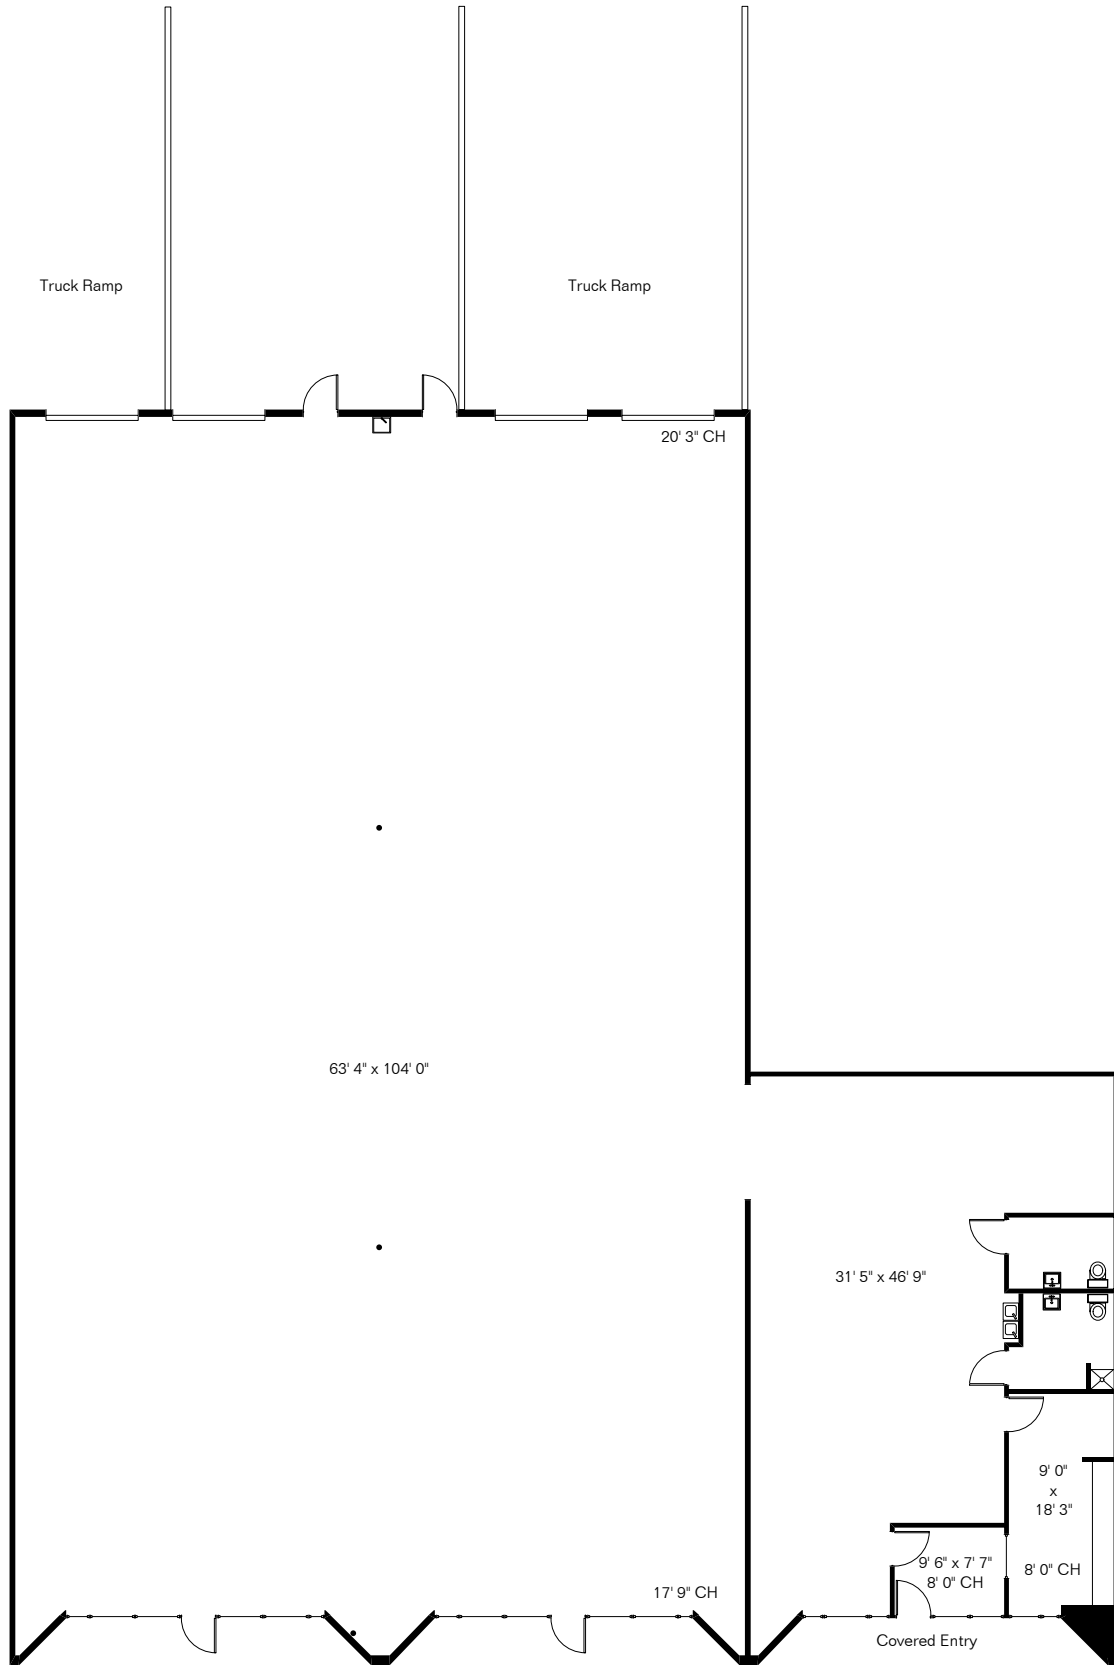

The square footages and room size information are deemed to be reliable but are not guaranteed and should be independently verified. This drawing is for marketing purposes only.

# 4651 S Butterfield Dr Ste 155

Site Visit October 2023

Gross 8,269 Sq Ft

Copyright 2023 Floor Plans First! LLC  
All Rights Reserved.